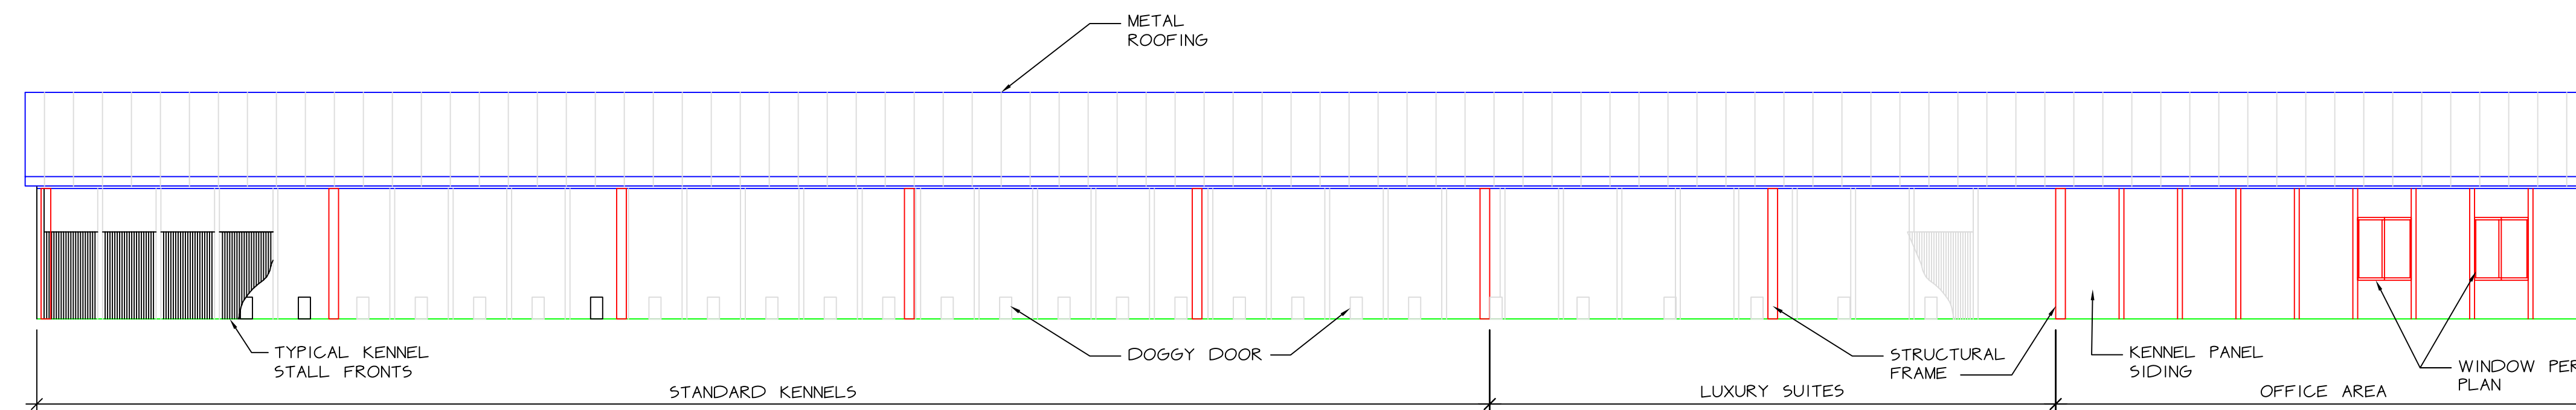

4 SIDE ELEVATION
SCALE: NO SCALE

**CONCEPTUAL DESIGN
NOT FOR CONSTRUCTION**

New Facility for:
TYPICAL ELEVATIONS

REVISION	DATE	DESCRIPTION

PROJECT: JOB#
COPYRIGHT: DATE

TITLE: CONCEPTUAL ELEVATIONS

SCALE: 1/8" = 1'-0"