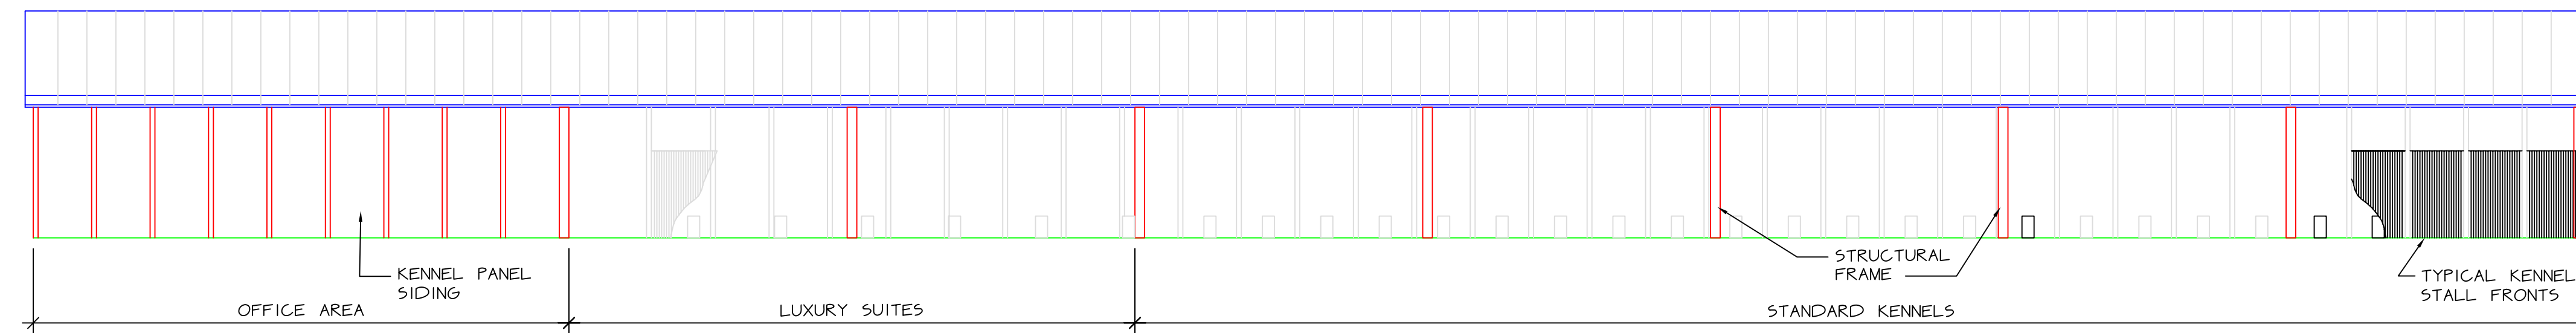

3 SIDE ELEVATION
SCALE: NO SCALE